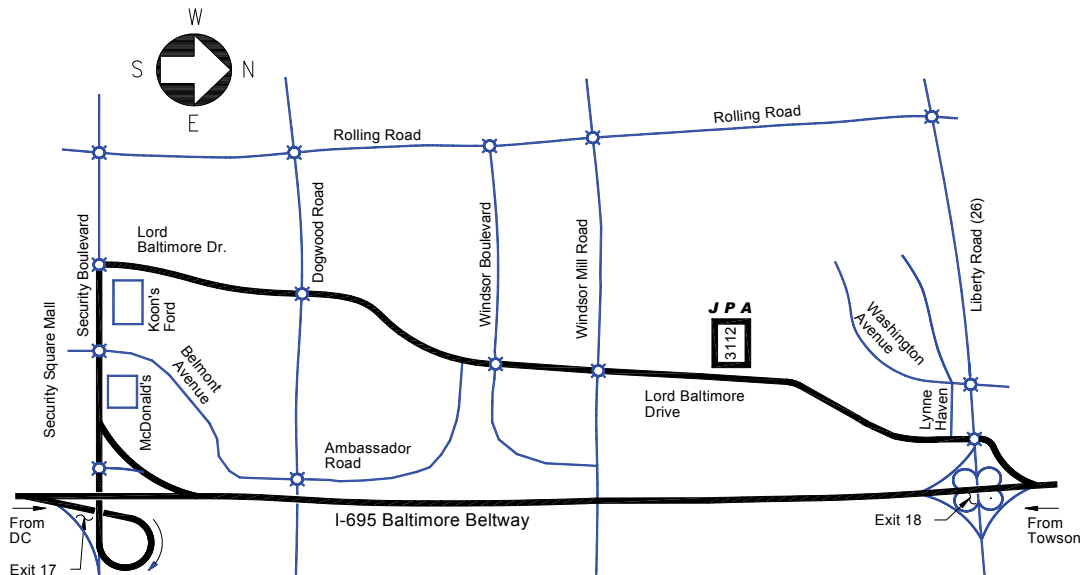

### From the South on I-695

From I-695 Baltimore Beltway, exit at Security Boulevard (Exit 17) west towards Rolling Road.

Continue on Security Boulevard, past stoplight at Belmont Avenue, and turn right at the next stoplight onto Lord Baltimore Drive.

Continue on Lord Baltimore Drive through the stoplights at Dogwood Road, Windsor Boulevard, and Windsor Mill Road.

JPA is located in the seventh office building on the left in Executive Park West. The address is 3112 Lord Baltimore Drive. Park in the lot in front of the building.

### From the North on I-695

From I-695 Baltimore Beltway, exit at Route 26/ Liberty Road (Exit 18).

Continue on exit ramp to stoplight and cross Liberty Road. After the stoplight, the road becomes Lord Baltimore Drive.

### From Washington, DC

Take I-495 Capital Beltway to I-95 (Exit 27) north to Baltimore. Exit I-95 at I-695 Baltimore Beltway (Exit 11) west towards Towson. Follow the directions coming from the south on I-65.